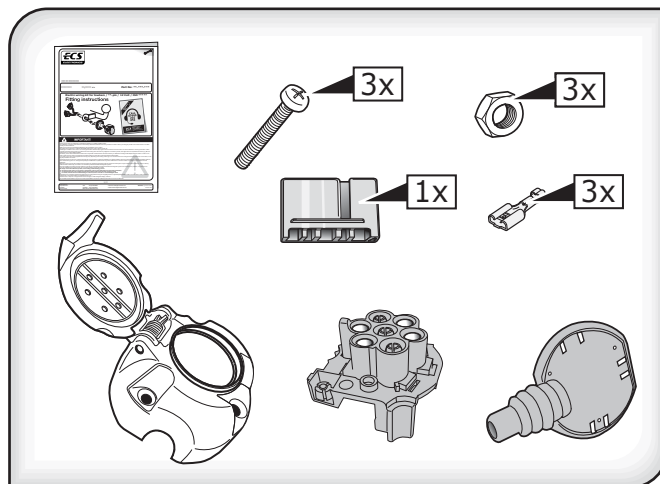

7 pin ISO socket with screw connection, left side way-out,
3 pin water-tight Cherry right side micro switch and mounting
parts. According to ISO 1724

SP-044-ZZU

7 pin ISO socket with screw connection, left side way-out,
3 pin water-tight Cherry right side micro switch and mounting
parts. According to ISO 1724

SP-044-ZZU

7 pin ISO socket with screw connection, left side way-out,
3 pin water-tight Cherry right side micro switch and mounting
parts. According to ISO 1724

SP-044-ZZU