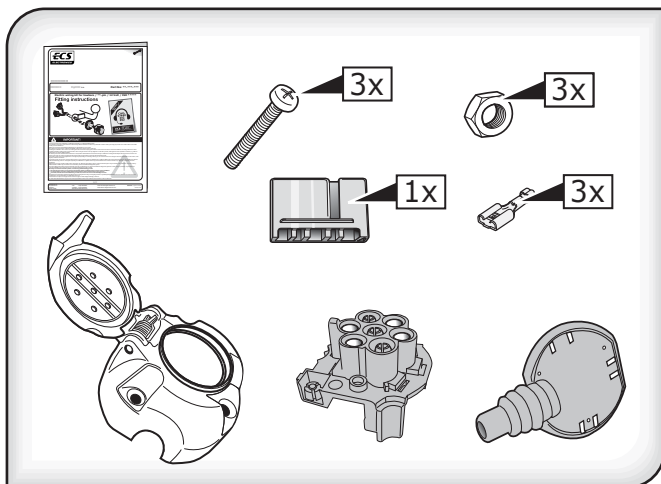

7 pin ISO socket with screw connection, left side way-out,
3 pin water-tight Cherry right side micro switch and mounting
parts. According to ISO 1724

SP-044-ZZU

7 pin ISO socket with screw connection, left side way-out,
3 pin water-tight Cherry right side micro switch and mounting
parts. According to ISO 1724

SP-044-ZZU

7 pin ISO socket with screw connection, left side way-out,
3 pin water-tight Cherry right side micro switch and mounting
parts. According to ISO 1724

SP-044-ZZU