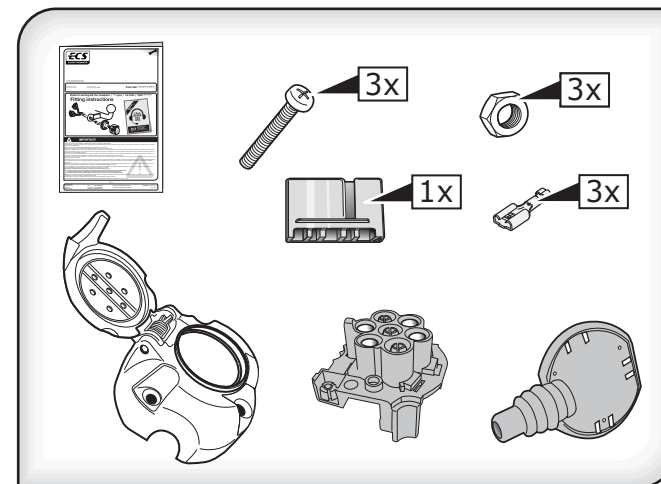

7 pin ISO socket with screw connection, left side way-out,
3 pin water-tight Cherry right side micro switch and mounting
parts. According to ISO 1724

SP-044-ZZU

7 pin ISO socket with screw connection, left side way-out,
3 pin water-tight Cherry right side micro switch and mounting
parts. According to ISO 1724

SP-044-ZZU

7 pin ISO socket with screw connection, left side way-out,
3 pin water-tight Cherry right side micro switch and mounting
parts. According to ISO 1724

SP-044-ZZU